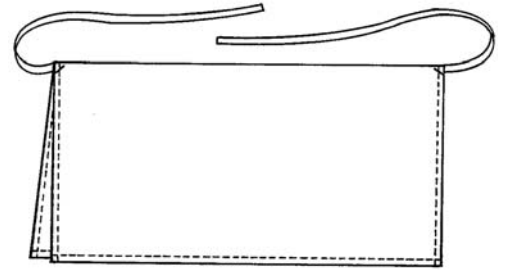


4-WAY APRON

Staying clean while working in a busy kitchen or restaurant is almost impossible. Our reversible 4-way apron helps you overcome spills and stains to maintain a spotless appearance. Multiple wear-able sides enable a quick switch to a clean surface. Made from 100% spun polyester, this product stands up to industrial washes.

Details

- * 6.5 oz Poplin
- * 100% Spun Polyester
- * 40" Tubular Ties waistband

Sizes

27"W x 32"L cut size

Style#

AP4SP

Colors

(WH) White