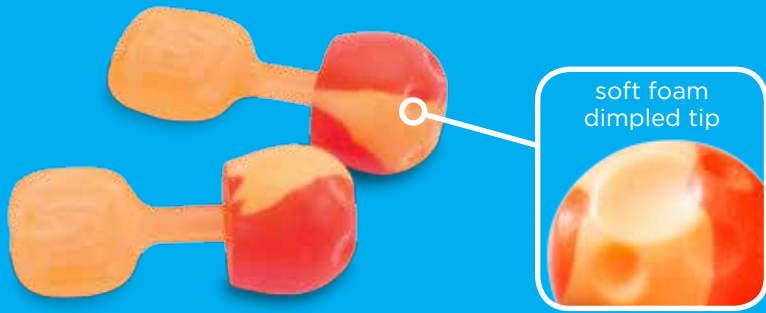

HLI.112

Honeywell

Trust In Your Fit

TrustFit™ Pod
push-in foam earplug

HOWARD LEIGHT 

HEAR. FOREVER.

by Honeywell

Trustworthy

EASE

The Howard Leight signature soft foam with dimpled tip collapses to be easily and gently pushed into the ear without the need to roll-down; helping to reduce hygiene concerns and time-consuming insertion.

Patent pending.

COMFORT

The ergonomically contoured paddle fits naturally between the finger and thumb, with lightweight work gloves, or without. Its flexible stem material gently pushes the dimpled foam into the narrowing ear canal to rest comfortably during the work day.