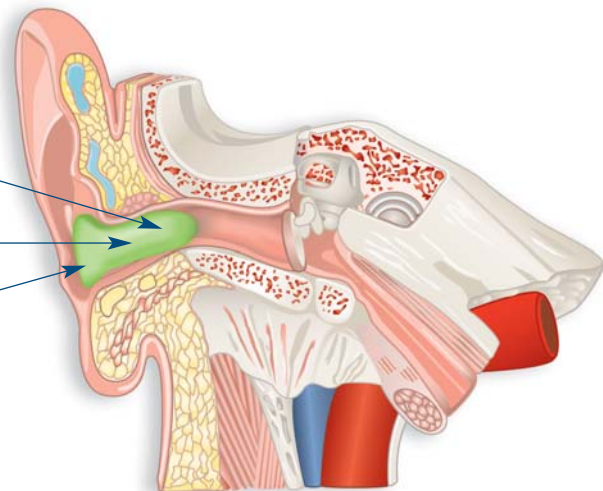

Meteors

Meteors, Small

MOLDEX®
Ideas that wear well.™