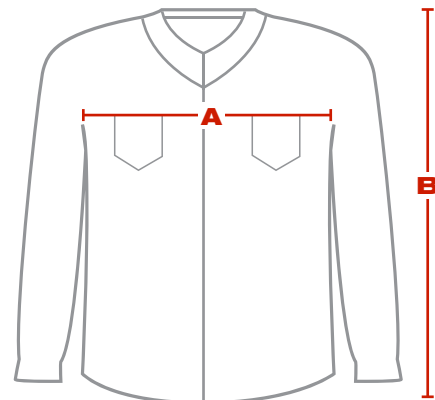

SPECIFICATION SHEET

385-FRWS

8 CAL 7 OZ. DUAL-CERTIFIED WORKSHIRT

- 7 oz. 90% cotton / 10% nylon FR twill
- ARC rating: ATPV 8.5 cal/cm²
- Dual-certified to NFPA 70E and NFPA 2112-2012 standards
- HRC 2
- 2 chest pockets with pencil line in each; buttoned flap closure
- Bar-tacked at all stress points
- Aramid high-tenacity FR thread
- Melamine FR buttons, front closure, collar, cuffs and pockets

TECHNICAL DATA

MATERIAL	90% Cotton / 10% Nylon
CONSTRUCTION	Aramid high tenacity FR thread All metal thermally protected from the skin Bar-tacked at all stress points Men's button down shirt collar Melamine buttons: 13mm: 2pcs on collar points 13mm: 2pcs on chest pockets, 4pcs on cuffs, 7pcs on front lacket, 1pc spare under placket
COLOR	■ Navy Blue, ■ Khaki
SIZES	S-4X
PACKAGING	1 per polybag; 30 per case
CASE	25" x 16.5" x 11.4" / 64cm x 42cm x 29cm
CASE WEIGHT	39.7lbs / 18kg
COO	China

DIMENSIONS (in/cm)

	S	M	L	XL	2X	3X	4X
A	42.5 / 107.2	46.5 / 118.1	50.5 / 128.3	54.5 / 138.4	58.5 / 148.59	62.5 / 158.75	66.5 / 168.9
B	30.5 / 77.5	31.5 / 80	32.5 / 82.5	33.5 / 85	34.5 / 87.6	35.5 / 90	36.5 / 92.7